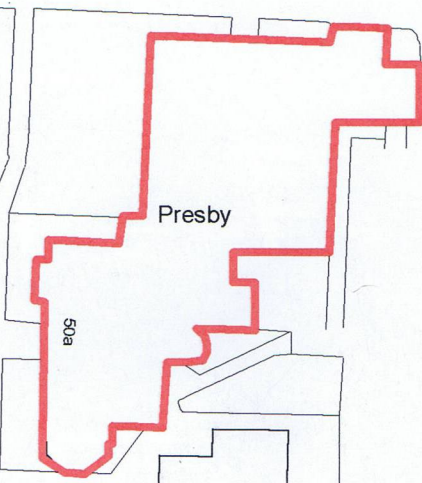

THE AVENUE

EASTBOURNE ROAD

Holy Name
of Mary
RC Church

Presby

50a

Hall

52

58

St Edwards
Primary School

**ARCHITECTS ADJACENT
HOLY NAME CHURCH**

Scale	N.T.S.	Checked
Date	DEC '01	Approved

**Head of Public Protection &
Planning
Phil Harper**

Org. No. **D/J/D/PLB**

PO Box 65, Yarmouth House,
Gurney Street, Middlesbrough TS1 1QP