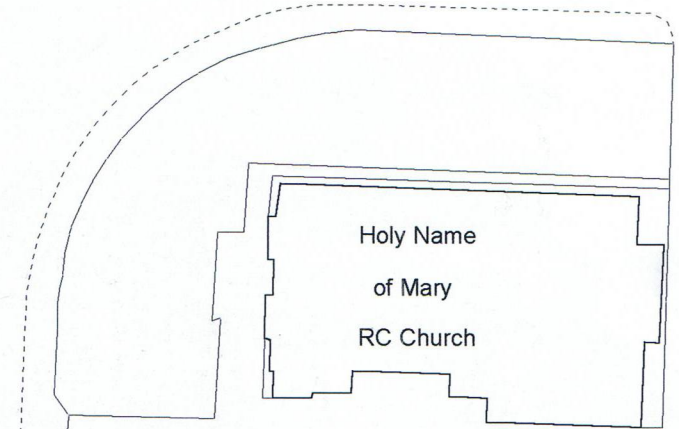

THE AVENUE

EASTBOURNE ROAD

Holy Name
of Mary
RC Church